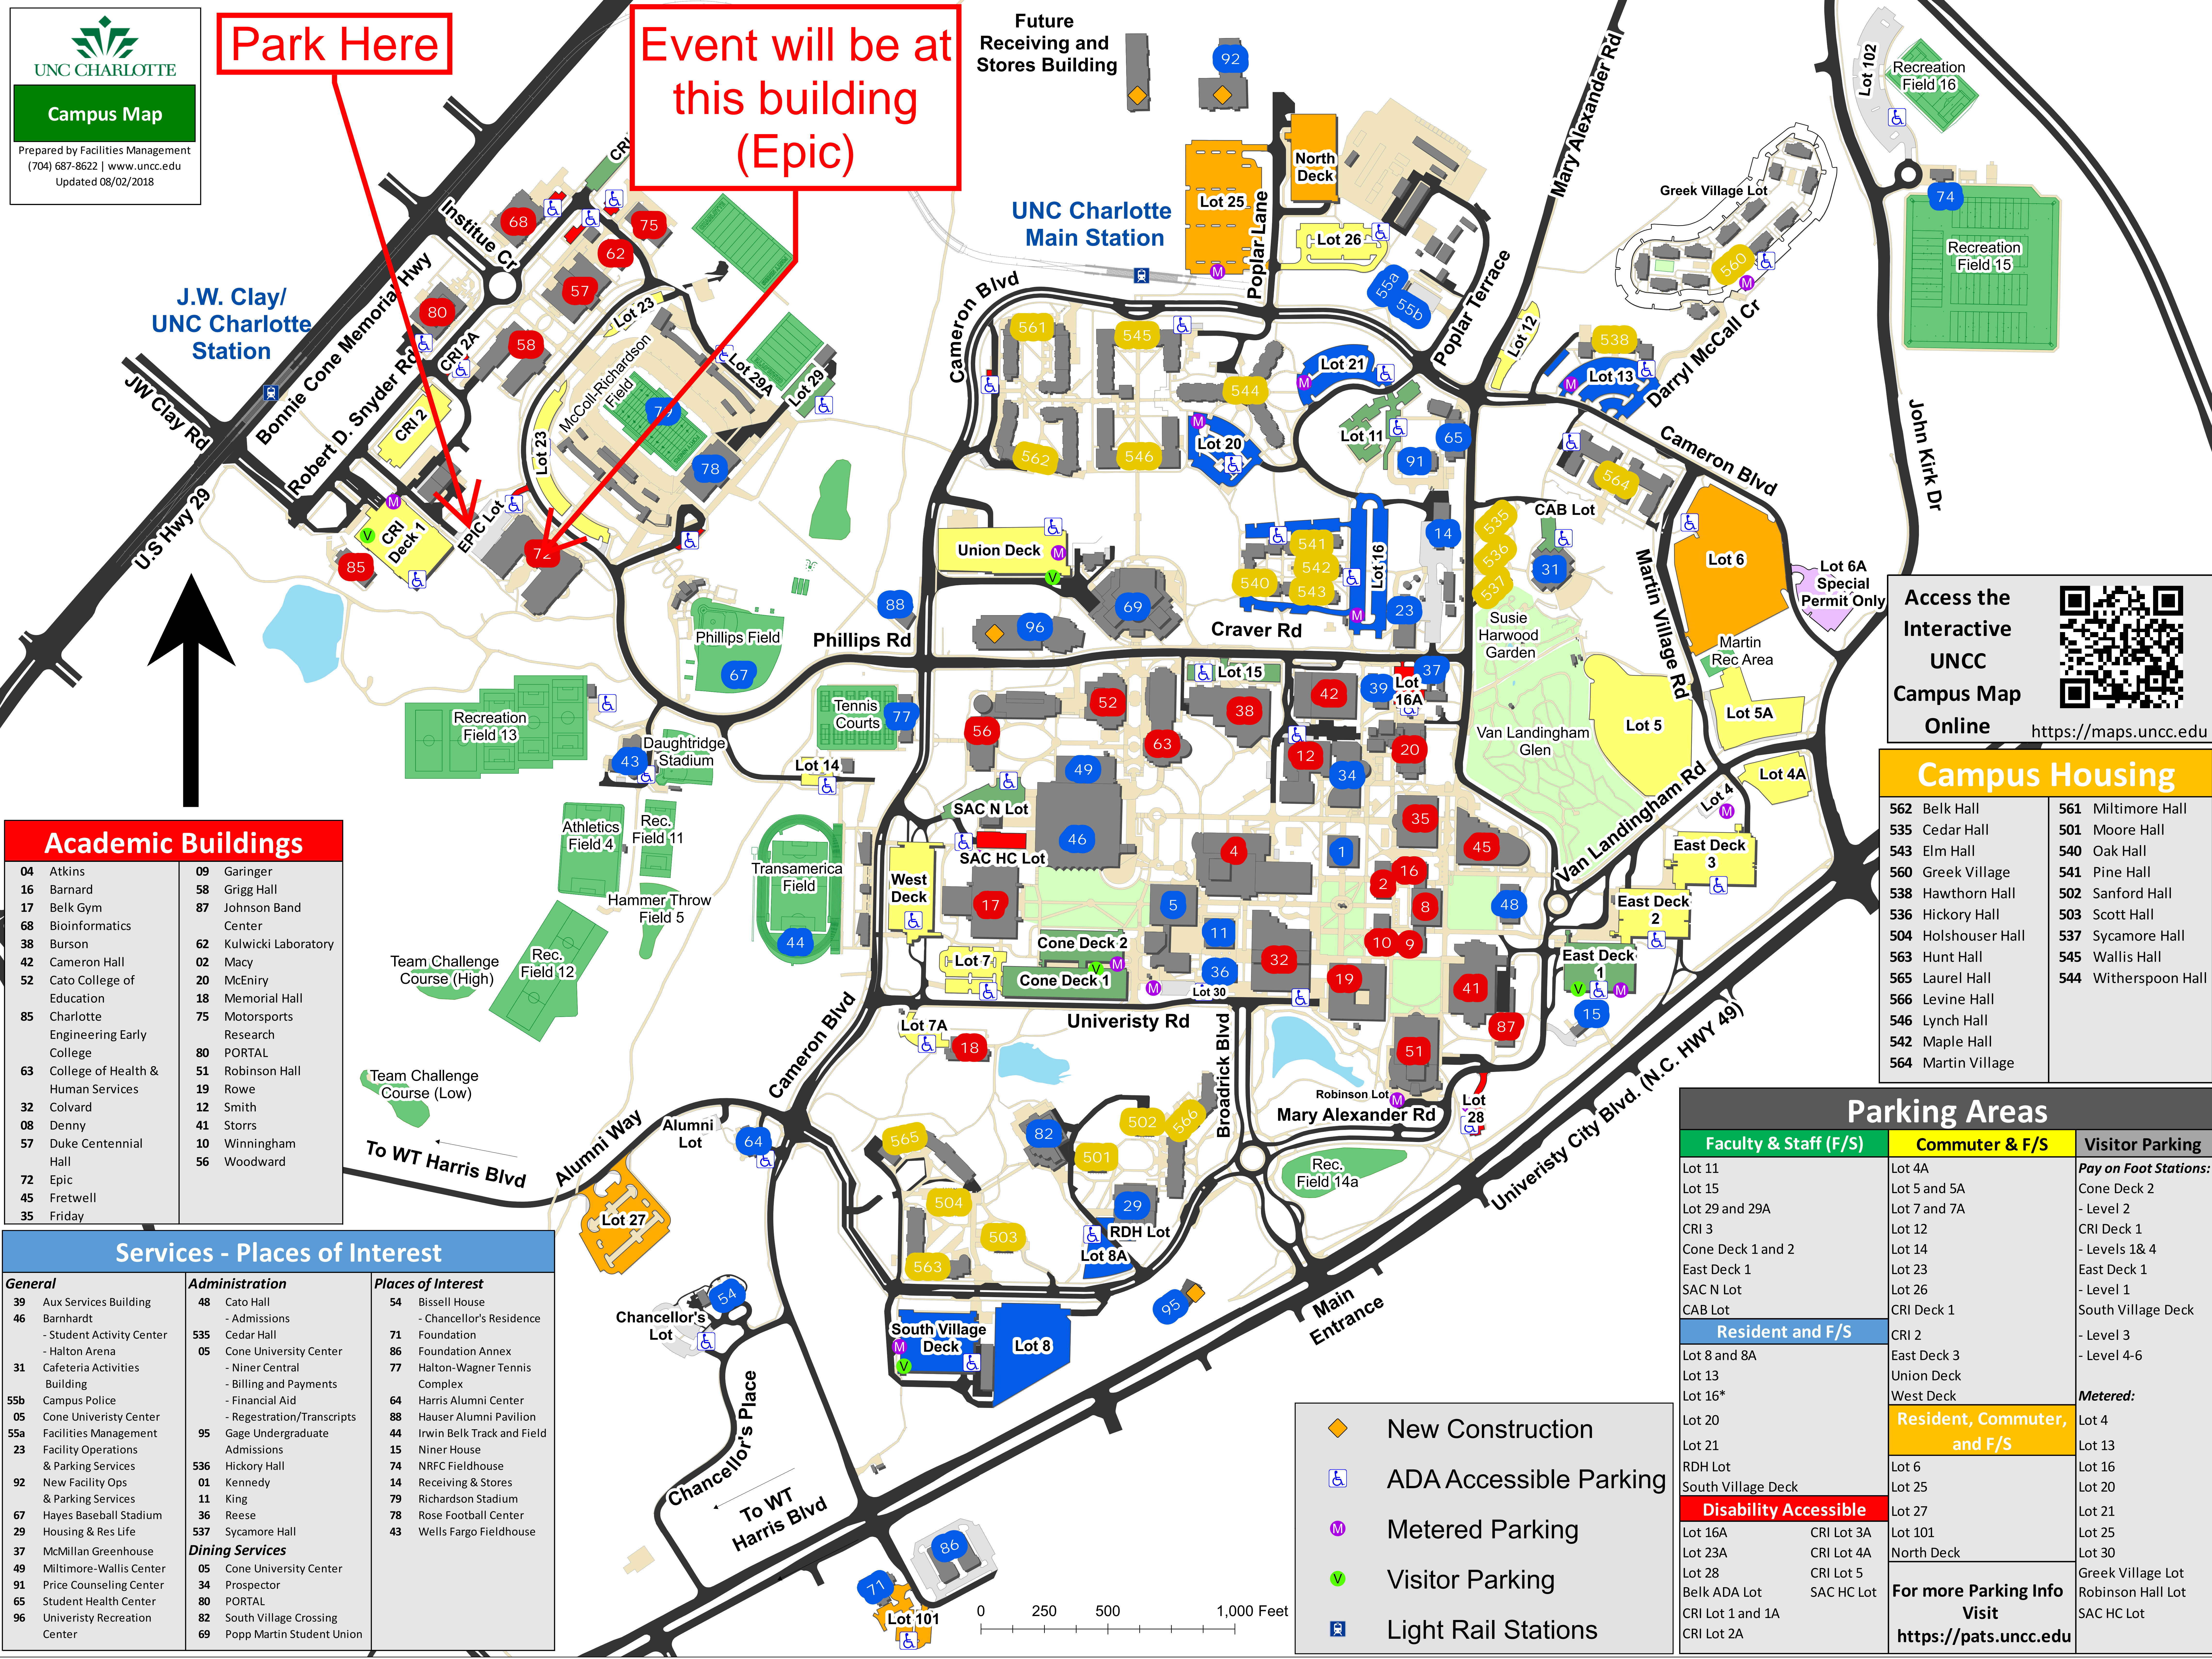

Park Here

Event will be at this building (Epic)

Access the Interactive UNCC Campus Map Online
<https://maps.uncc.edu>

Campus Housing	
562	Belk Hall
535	Cedar Hall
543	Elm Hall
560	Greek Village
538	Hawthorn Hall
536	Hickory Hall
504	Holshouser Hall
563	Hunt Hall
565	Laurel Hall
566	Levine Hall
546	Lynch Hall
542	Maple Hall
564	Martin Village
561	Miltimore Hall
501	Moore Hall
540	Oak Hall
541	Pine Hall
502	Sanford Hall
503	Scott Hall
537	Sycamore Hall
545	Wallis Hall
544	Witherspoon Hall

Academic Buildings	
04	Atkins
16	Barnard
17	Belk Gym
68	Bioinformatics
38	Burson
42	Cameron Hall
52	Cato College of Education
85	Charlotte Engineering Early College
63	College of Health & Human Services
32	Colvard
08	Denny
57	Duke Centennial Hall
72	Epic
45	Fretwell
35	Friday
09	Garinger
58	Grigg Hall
87	Johnson Band Center
62	Kulwicky Laboratory
02	Macy
20	McEniry
18	Memorial Hall
75	Motorsports Research
80	PORTAL
51	Robinson Hall
19	Rowe
12	Smith
41	Storrs
10	Winningham Hall
56	Woodward

Services - Places of Interest		
General	Administration	Places of Interest
39 Aux Services Building	48 Cato Hall	54 Bissell House
46 Barnhardt	- Admissions	- Chancellor's Residence
- Student Activity Center	535 Cedar Hall	71 Foundation
- Halton Arena	05 Cone University Center	86 Foundation Annex
31 Cafeteria Activities Building	- Niner Central	77 Halton-Wagner Tennis Complex
55b Campus Police	- Billing and Payments	64 Harris Alumni Center
05 Cone University Center	- Financial Aid	88 Hauser Alumni Pavilion
55a Facilities Management	- Registration/Transcripts	44 Irwin Belk Track and Field
23 Facility Operations & Parking Services	95 Gage Undergraduate Admissions	15 Niner House
92 New Facility Ops & Parking Services	536 Hickory Hall	74 NRFC Fieldhouse
67 Hayes Baseball Stadium	01 Kennedy	14 Receiving & Stores
29 Housing & Res Life	11 King	79 Richardson Stadium
37 McMillan Greenhouse	36 Reese	78 Rose Football Center
49 Miltimore-Wallis Center	537 Sycamore Hall	43 Wells Fargo Fieldhouse
91 Price Counseling Center	Dining Services	
65 Student Health Center	05 Cone University Center	
96 Univeristy Recreation Center	34 Prospector	
	80 PORTAL	
	82 South Village Crossing	
	69 Popp Martin Student Union	

Parking Areas		
Faculty & Staff (F/S)	Commuter & F/S	Visitor Parking
Lot 11	Lot 4A	Pay on Foot Stations:
Lot 15	Lot 5 and 5A	Cone Deck 2
Lot 29 and 29A	Lot 7 and 7A	- Level 2
CRI 3	Lot 12	CRI Deck 1
Cone Deck 1 and 2	Lot 14	- Levels 1& 4
East Deck 1	Lot 23	East Deck 1
SAC N Lot	Lot 26	- Level 1
CAB Lot	CRI Deck 1	South Village Deck
Resident and F/S	CRI 2	- Level 3
Lot 8 and 8A	East Deck 3	- Level 4-6
Lot 13	Union Deck	
Lot 16*	West Deck	Metered:
Lot 20		Lot 4
Lot 21	Resident, Commuter, and F/S	Lot 13
RDH Lot	Lot 6	Lot 16
South Village Deck	Lot 25	Lot 20
Disability Accessible	Lot 27	Lot 21
Lot 16A	Lot 101	Lot 25
Lot 23A	North Deck	Lot 30
Lot 28		Greek Village Lot
Belk ADA Lot		Robinson Hall Lot
CRI Lot 1 and 1A		SAC HC Lot
CRI Lot 2A		
	For more Parking Info Visit	
	https://pats.uncc.edu